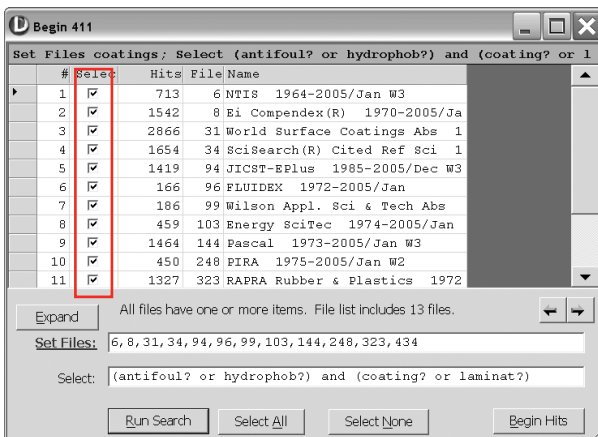

3. Review how many records meeting your criteria each database offers and click the check box next to the databases you want to search.

TIP Click the column heading to sort records by Number, Hits, File or Name. Click **None** to remove all check marks and select only the data-bases you want.