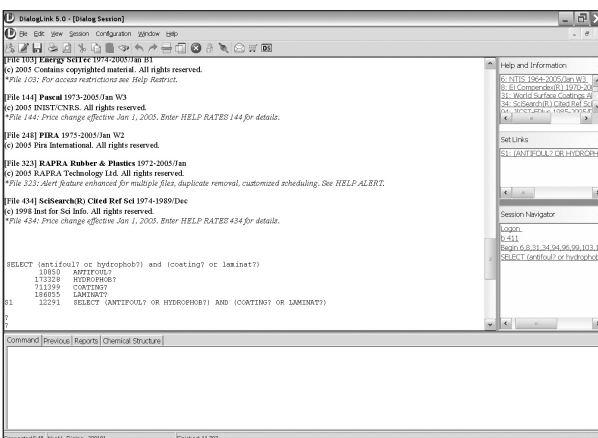

5. Results are displayed in the Retrieve buffer.